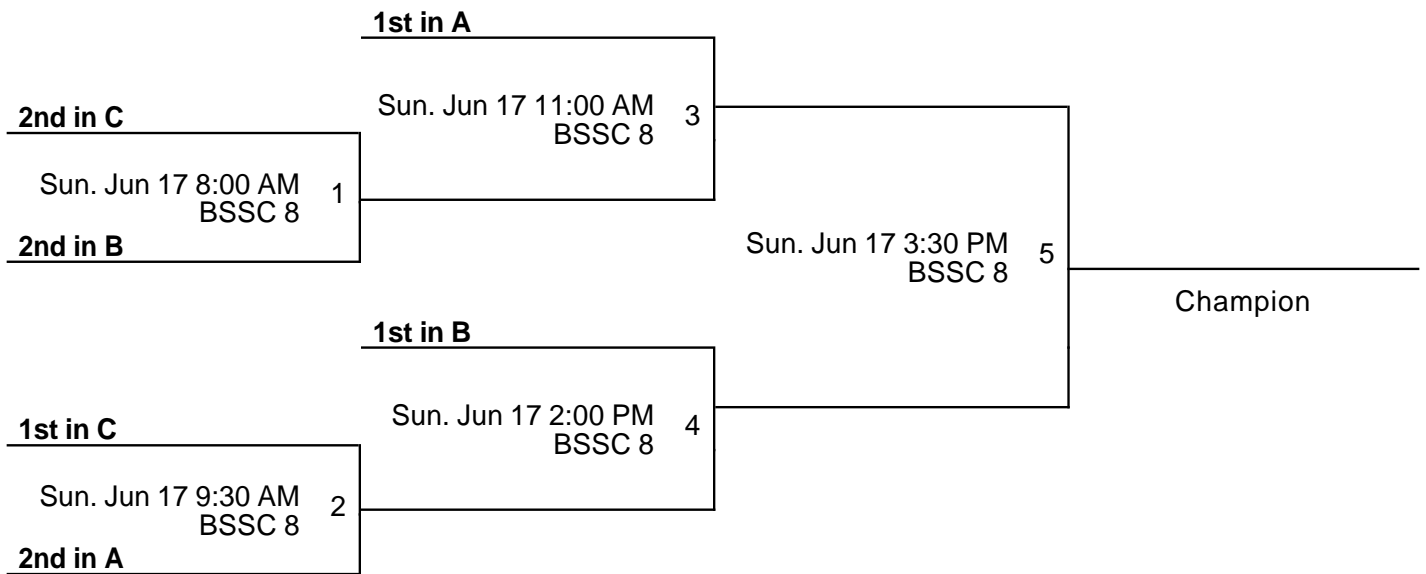

### Fields

3 - 3

8 - 8

Powered by Exposure Baseball Events

NBC Feature Points Tournament

8U Championship

Jun 16-17, 2018

BSSC 8 - Bickle/Schmidt Sports Complex Field 8

## NBC Feature Points Tournament